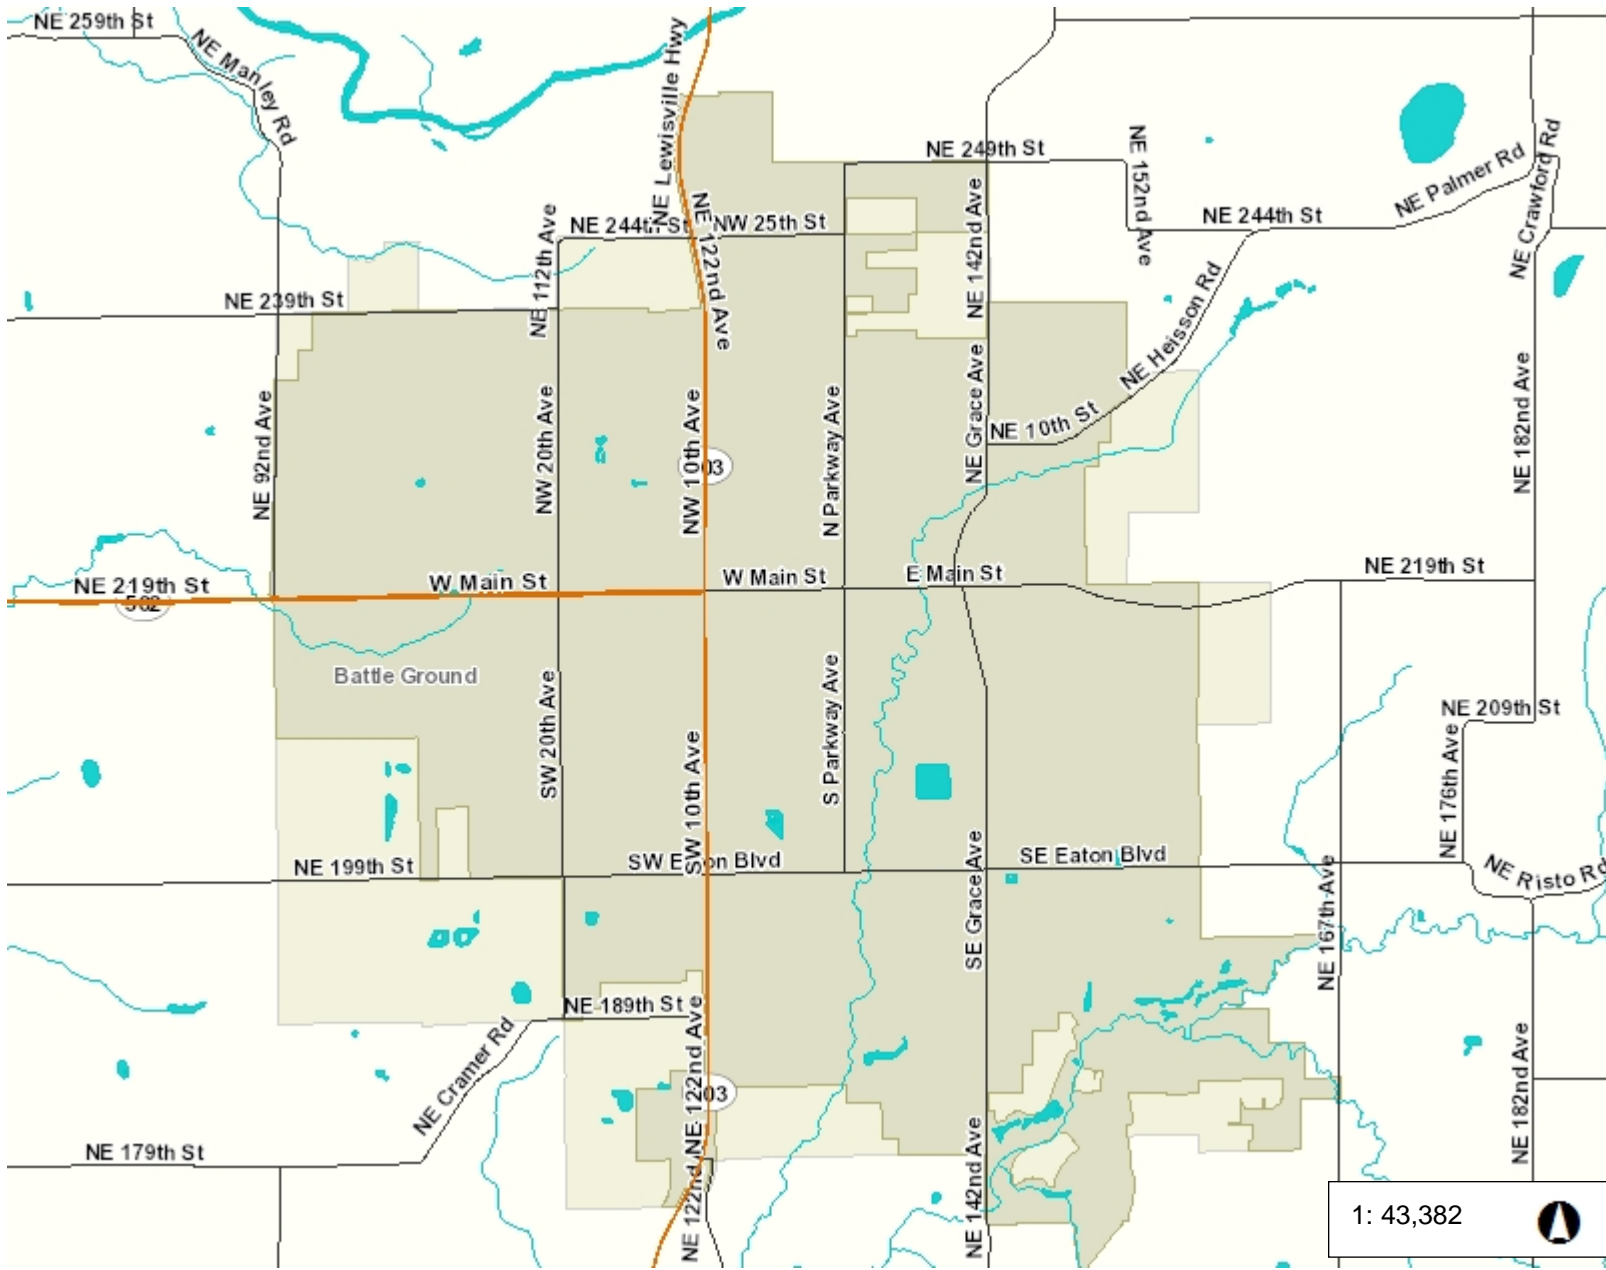

City Limits and Urban Growth Boundary

Legend

- Highway**
 - Interstate
 - State Route
 - Interstate Ramp
 - State Ramp
- Arterial**
 - Arterial
 - Forest Arterial
- Cities Boundaries
- Urban Growth Boundaries

Notes:

1: 43,382

WGS_1984_Web_Mercator_Auxiliary_Sphere
Clark County, WA. GIS - <http://gis.clark.wa.gov>

This map was generated by Clark County's "MapsOnline" website. Clark County does not warrant the accuracy, reliability or timeliness of any information on this map, and shall not be held liable for losses caused by using this information.